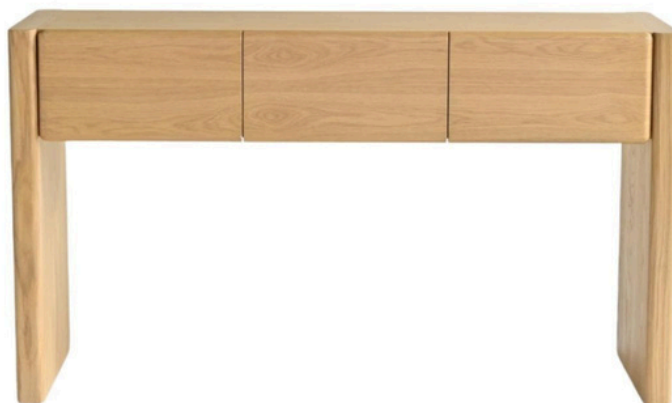

Hayden

Console

Product Code: GCN702

Colours

Light Oak
Saddle Oak

Materials

Oak

Dimensions

Height (cm): 81
Depth (cm): 45
Width (cm): 140

Shipping Measurements

Cubic Meter: 0.5

Supplied

Fully Assembled: Y
Items per Carton: 1

Extras

Customisable: Enquire