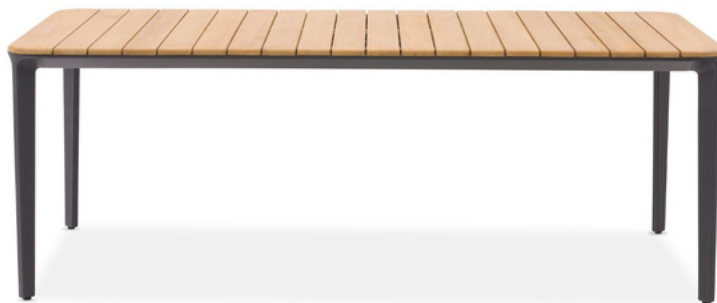

## Dining Table

**Product Code:** FDT814

---

### Colours

Teak / Charcoal  
Teak / White

### Materials (Frame & Table Top)

Frame: Metal  
Table Top: Teak

### Dimensions

Height (cm): 75  
Depth (cm): 100  
Width (cm): 240  
Under-frame Height (cm):  
Distance Between Legs (cm):