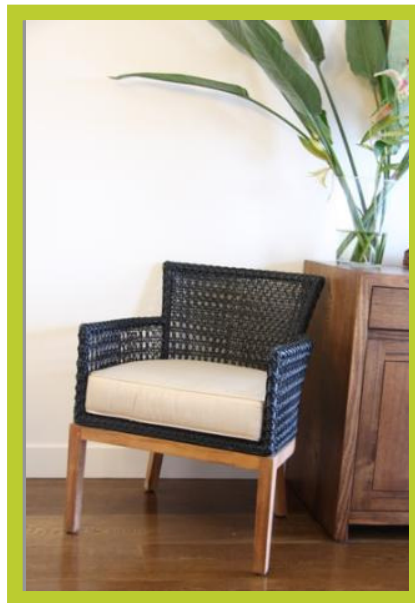

Satara – New Product Release

Satyrikon Arm Chair

An amazing looking chair featuring an open weave, comfortable seat cushion and teak base – suitable for both indoor and undercover outdoor room. Great as an occasional lounge chair. Custom dining chair available upon request.

Product Details

Product Code: G96

Dimensions: 69x66x74cm

Materials: Teak frame with handwoven synthetic weave

Colours: Natural teak – weave available in 6 colours

Availability: 8-10 weeks

For more information contact
Satara Australia Pty Ltd
P.O Box 1173 Hampton North Vic 3188
Showroom : 224 Governor rd Braeside Vic 3195
P:039587446
E: info@satara.com.au
www.satara.com.au