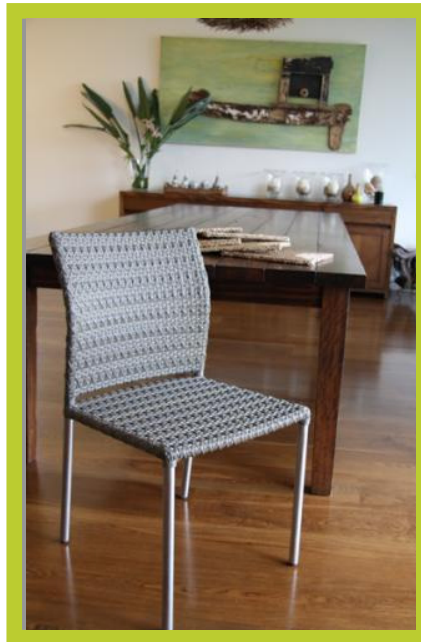

Product Details

Product Code: F55ss

Dimensions: 47x55x81cm

Materials: Stainless steel legs with all weather synthetic weave seat

Colours: Whitewash and Irish Coffee – other colours available on order

Availability: Limited stock – otherwise 8-10 weeks