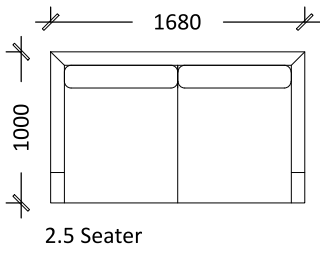

NOAH SOFA

ELWOOD SOFA

Ottoman

Small Chair

Large Chair

2.5 Seater

3 Seater

3.5 Seater

4 Seater

BROOKLYN MODULAR

One Arm Sofa FULL- WIDE
ARM RHS

One Arm Sofa FULL- WIDE
ARM LHS

One Arm Sofa FULL
- REGULAR ARM
RHS

One Arm Sofa FULL
- REGULAR ARM
LHS

No Arm Sofa - FULL

No Arm Sofa - SMALL