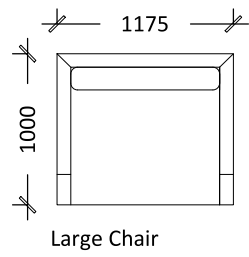

NOAH SOFA

ELWOOD SOFA

Ottoman

Small Chair

Large Chair

2.5 Seater

3 Seater

3.5 Seater

4 Seater

BROOKLYN MODULAR

One Arm Sofa FULL- WIDE
ARM RHS

One Arm Sofa FULL- WIDE
ARM LHS

One Arm Sofa FULL
- REGULAR ARM
RHS

One Arm Sofa FULL
- REGULAR ARM
LHS

No Arm Sofa - FULL

No Arm Sofa - SMALL